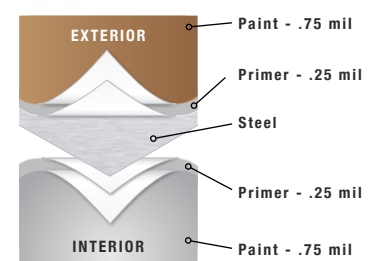

PAINT LAYERS

Your Local Authorized Dealer:

To view this product online: