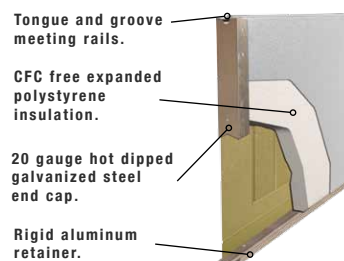

CONSTRUCTION